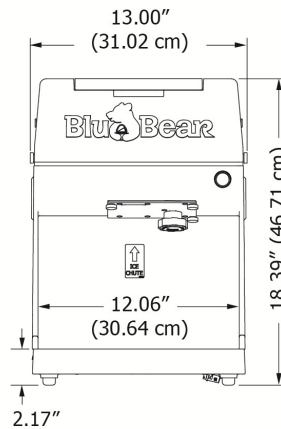

### Overall Dimensions:

**Width:** 13.00"

**Depth:** 16.42"

**Height:** 18.39"

Height with lid open 28.3".