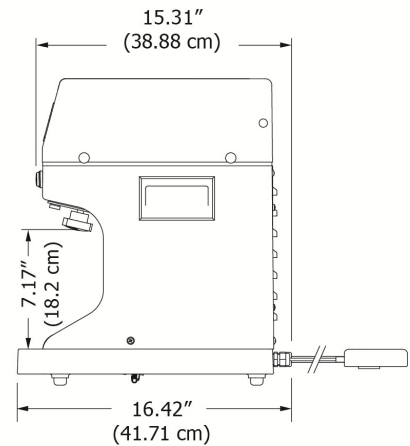

### Overall Dimensions:

**Width:** 13.00"

**Depth:** 16.42"

**Height:** 18.39"

Height with lid open 28.3".